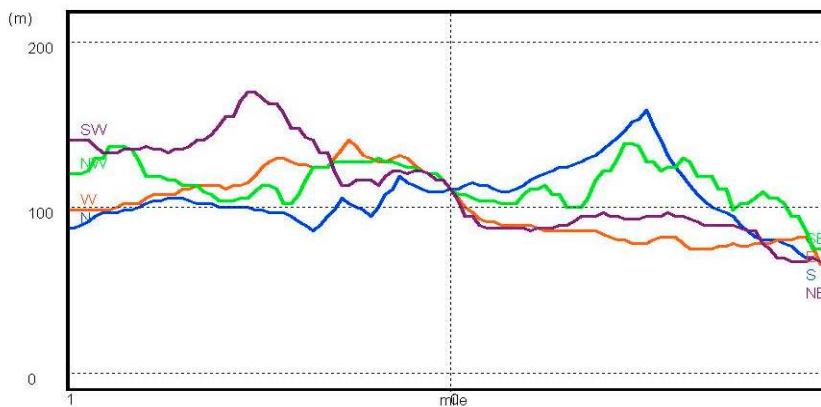

Elevation Contour overview map (6*6 mile)

Elevation Profiles (±1 mile)

CONTOUR DATA IN THE VICINITY OF THE SUBJECT SITE LOCATED AT 1600 PARAMOUNT, MONTEBELLO